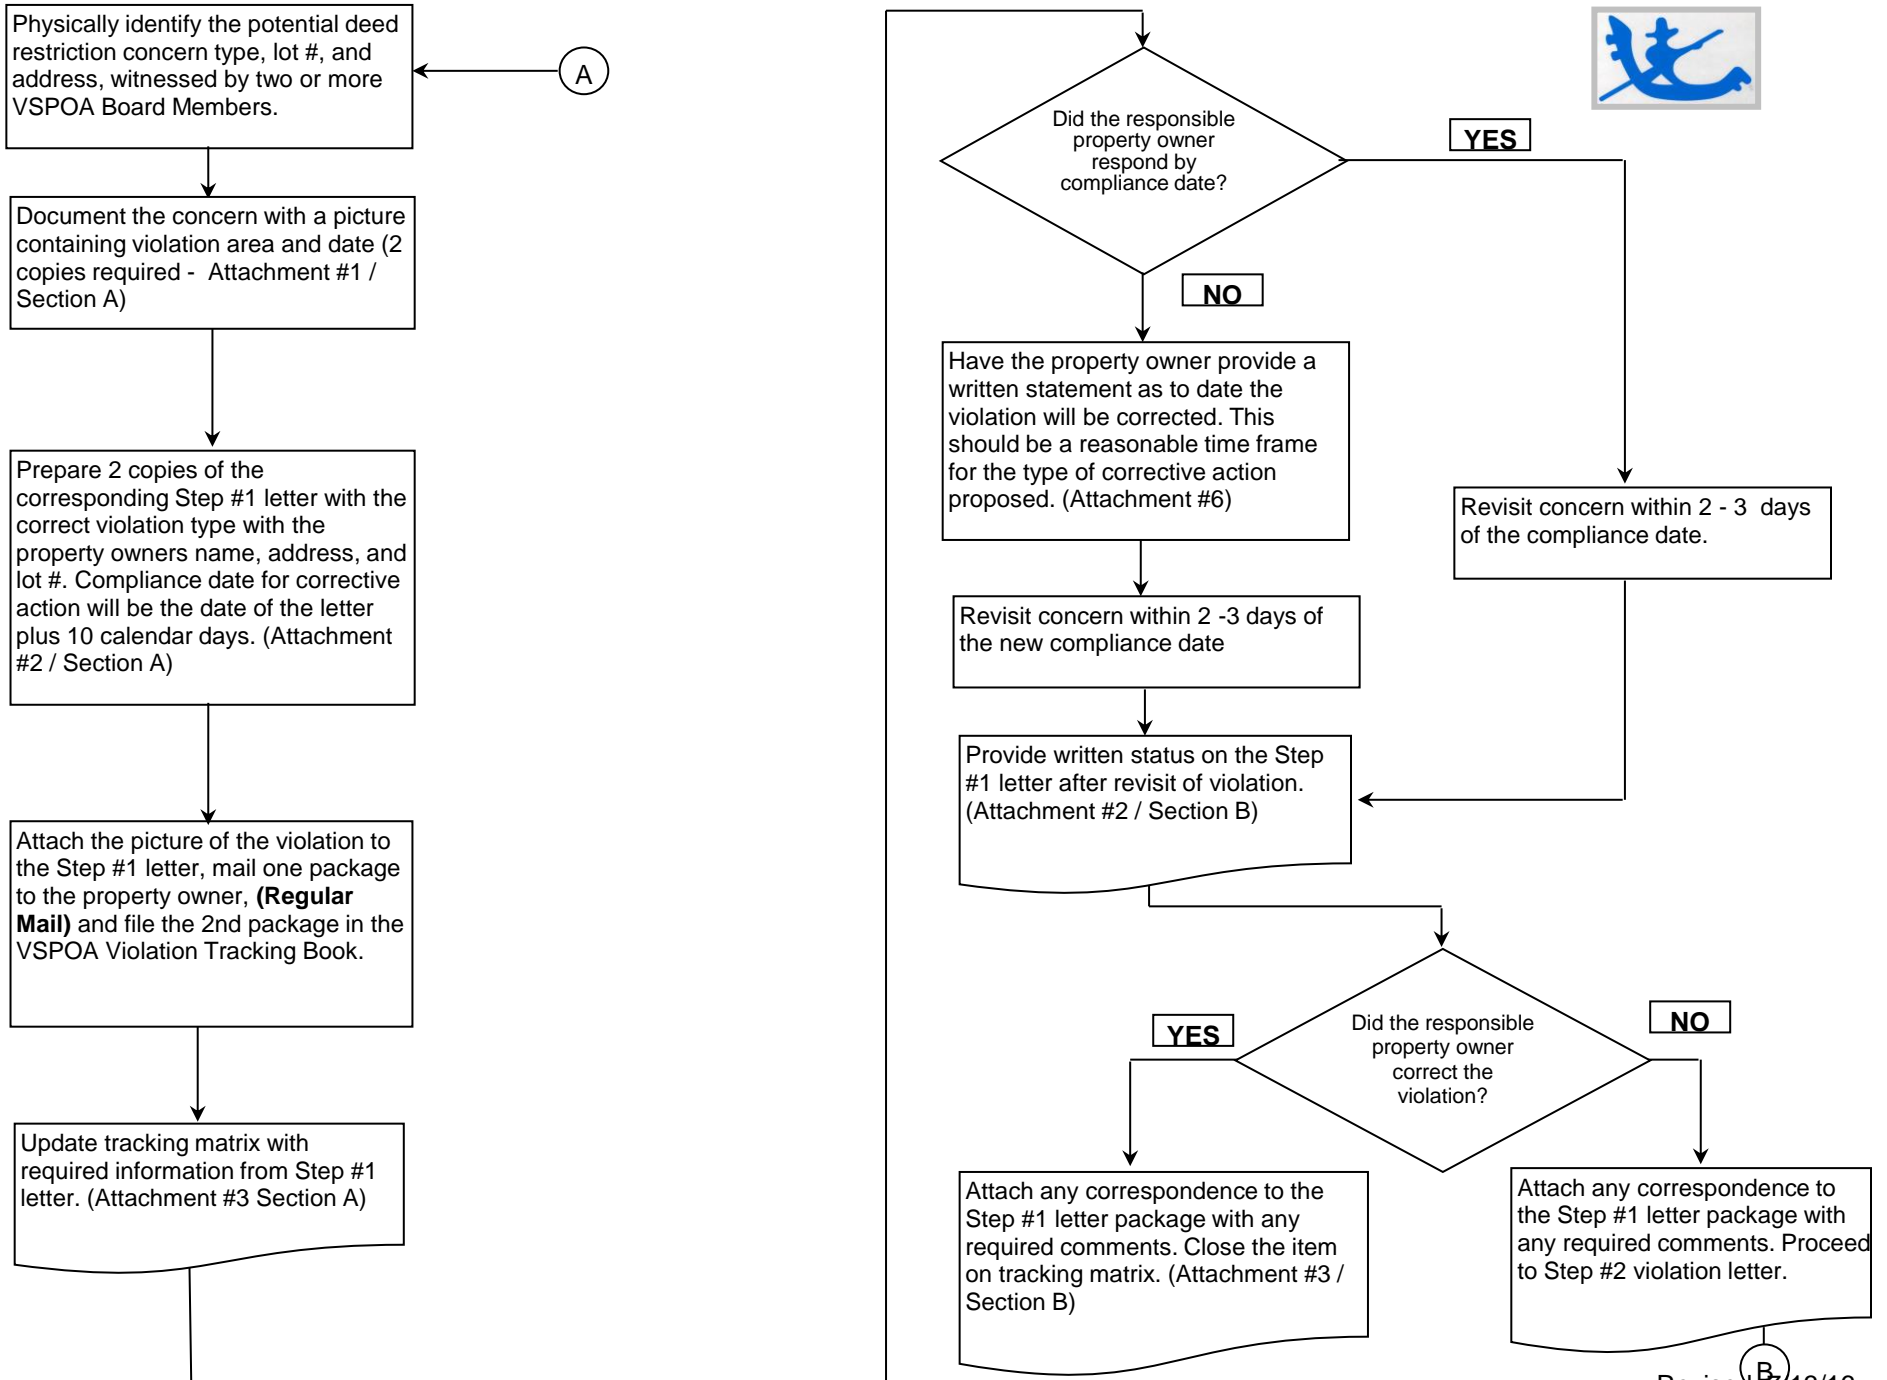

Venice Shores Property Owner's Association
Procedure VSPOA-0001 (Deed Restriction Enforcement)

**Venice Shores Property Owner's Association
Procedure VSPOA-0001 (Deed Restriction Enforcement)**

Venice Shores Property Owner's Association Procedure VSPOA-0001 (Deed Restriction Enforcement)

Venice Shores Property Owner's Association
Procedure VSPOA-0001 (Deed Restriction Enforcement)