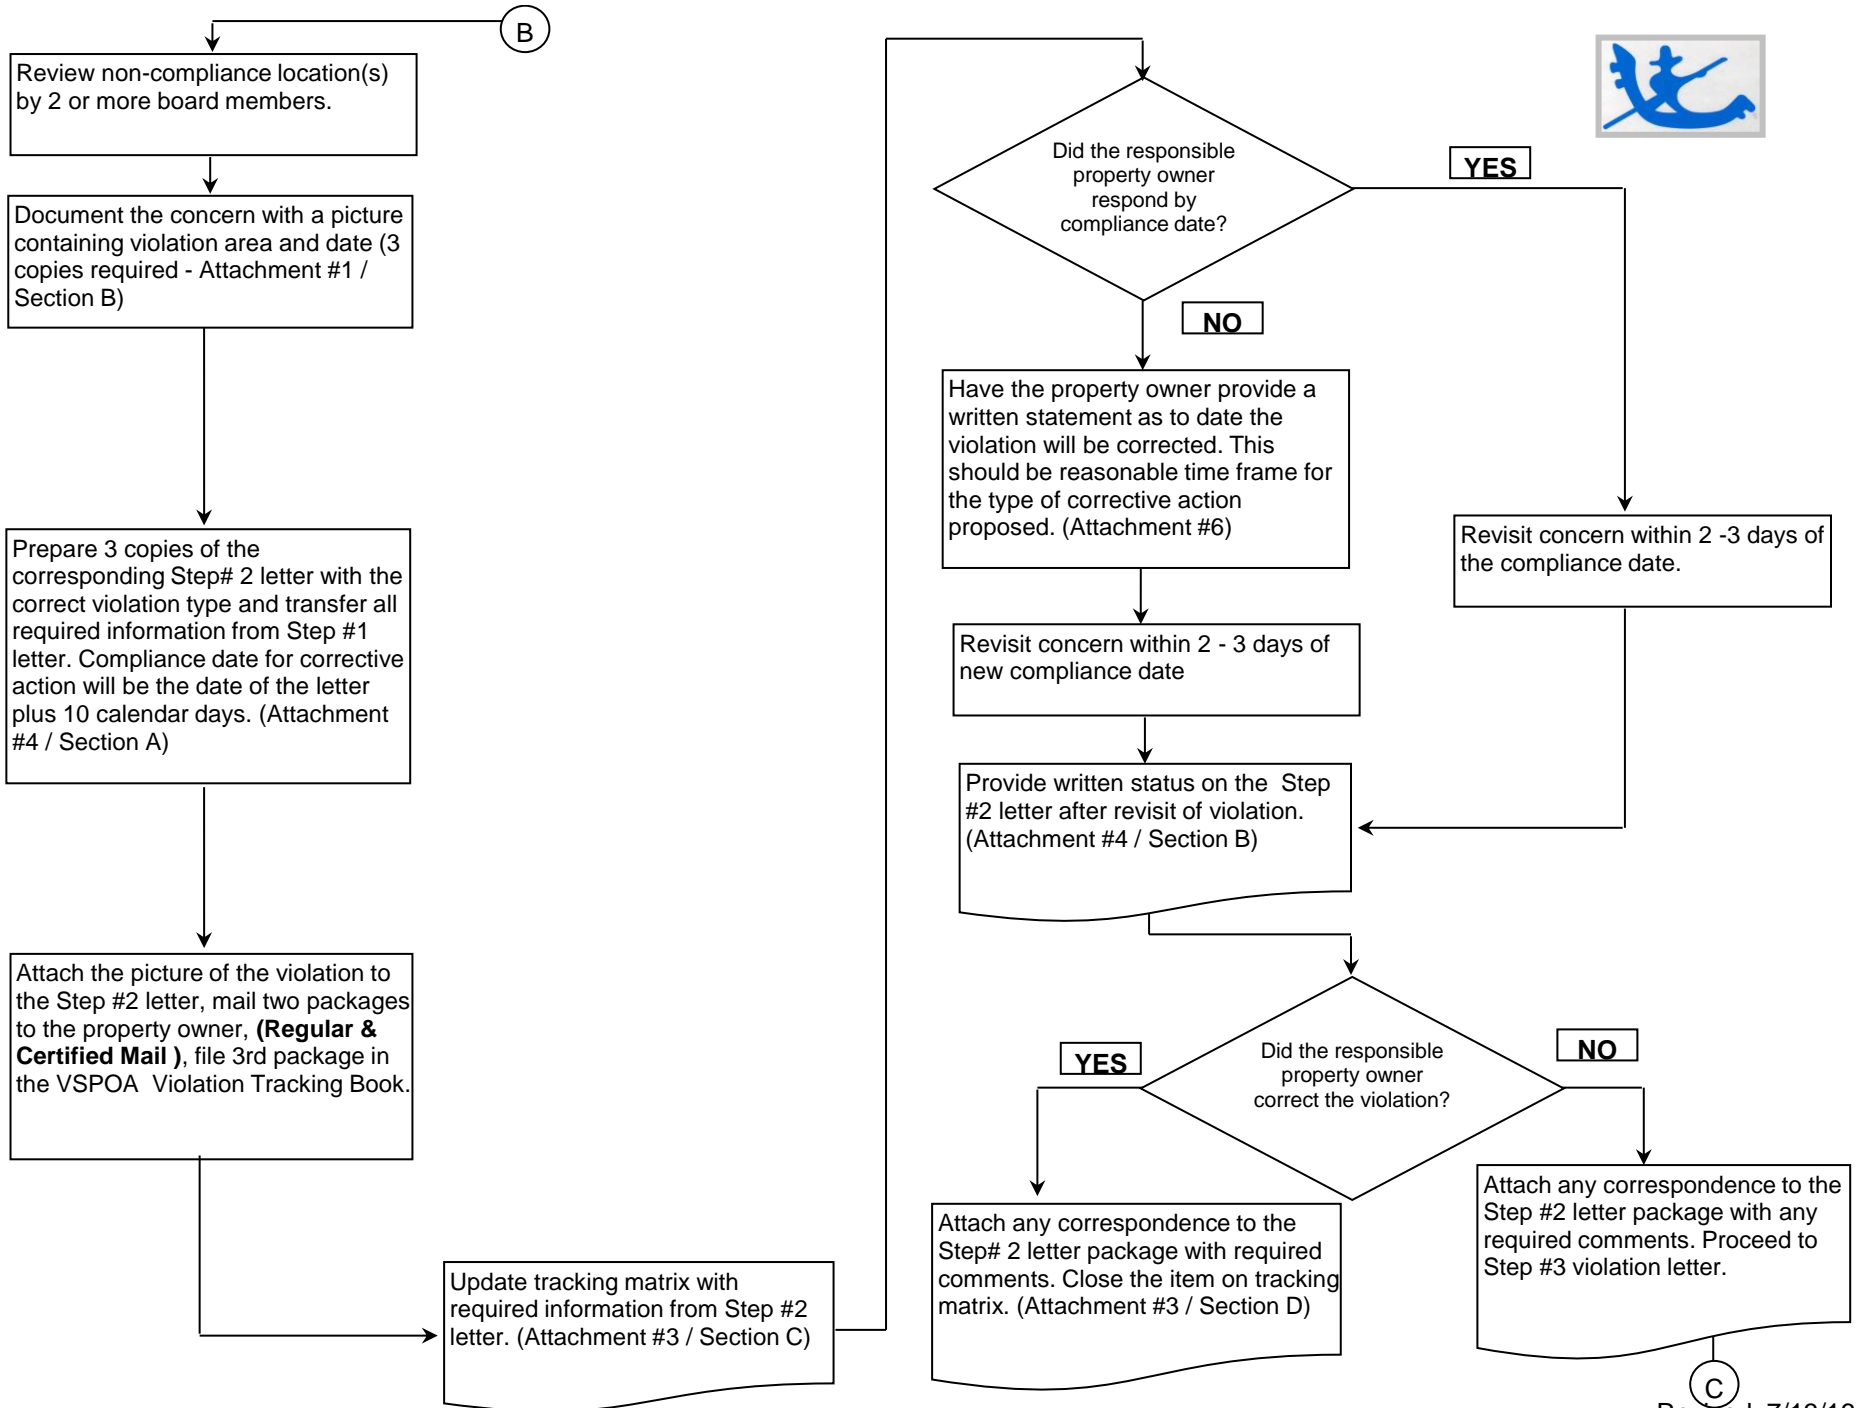

Venice Shores Property Owner's Association
Procedure VSPOA-0001 (Deed Restriction Enforcement)

**Venice Shores Property Owner's Association
Procedure VSPOA-0001 (Deed Restriction Enforcement)**

Venice Shores Property Owner's Association Procedure VSPOA-0001 (Deed Restriction Enforcement)

Venice Shores Property Owner's Association
Procedure VSPOA-0001 (Deed Restriction Enforcement)